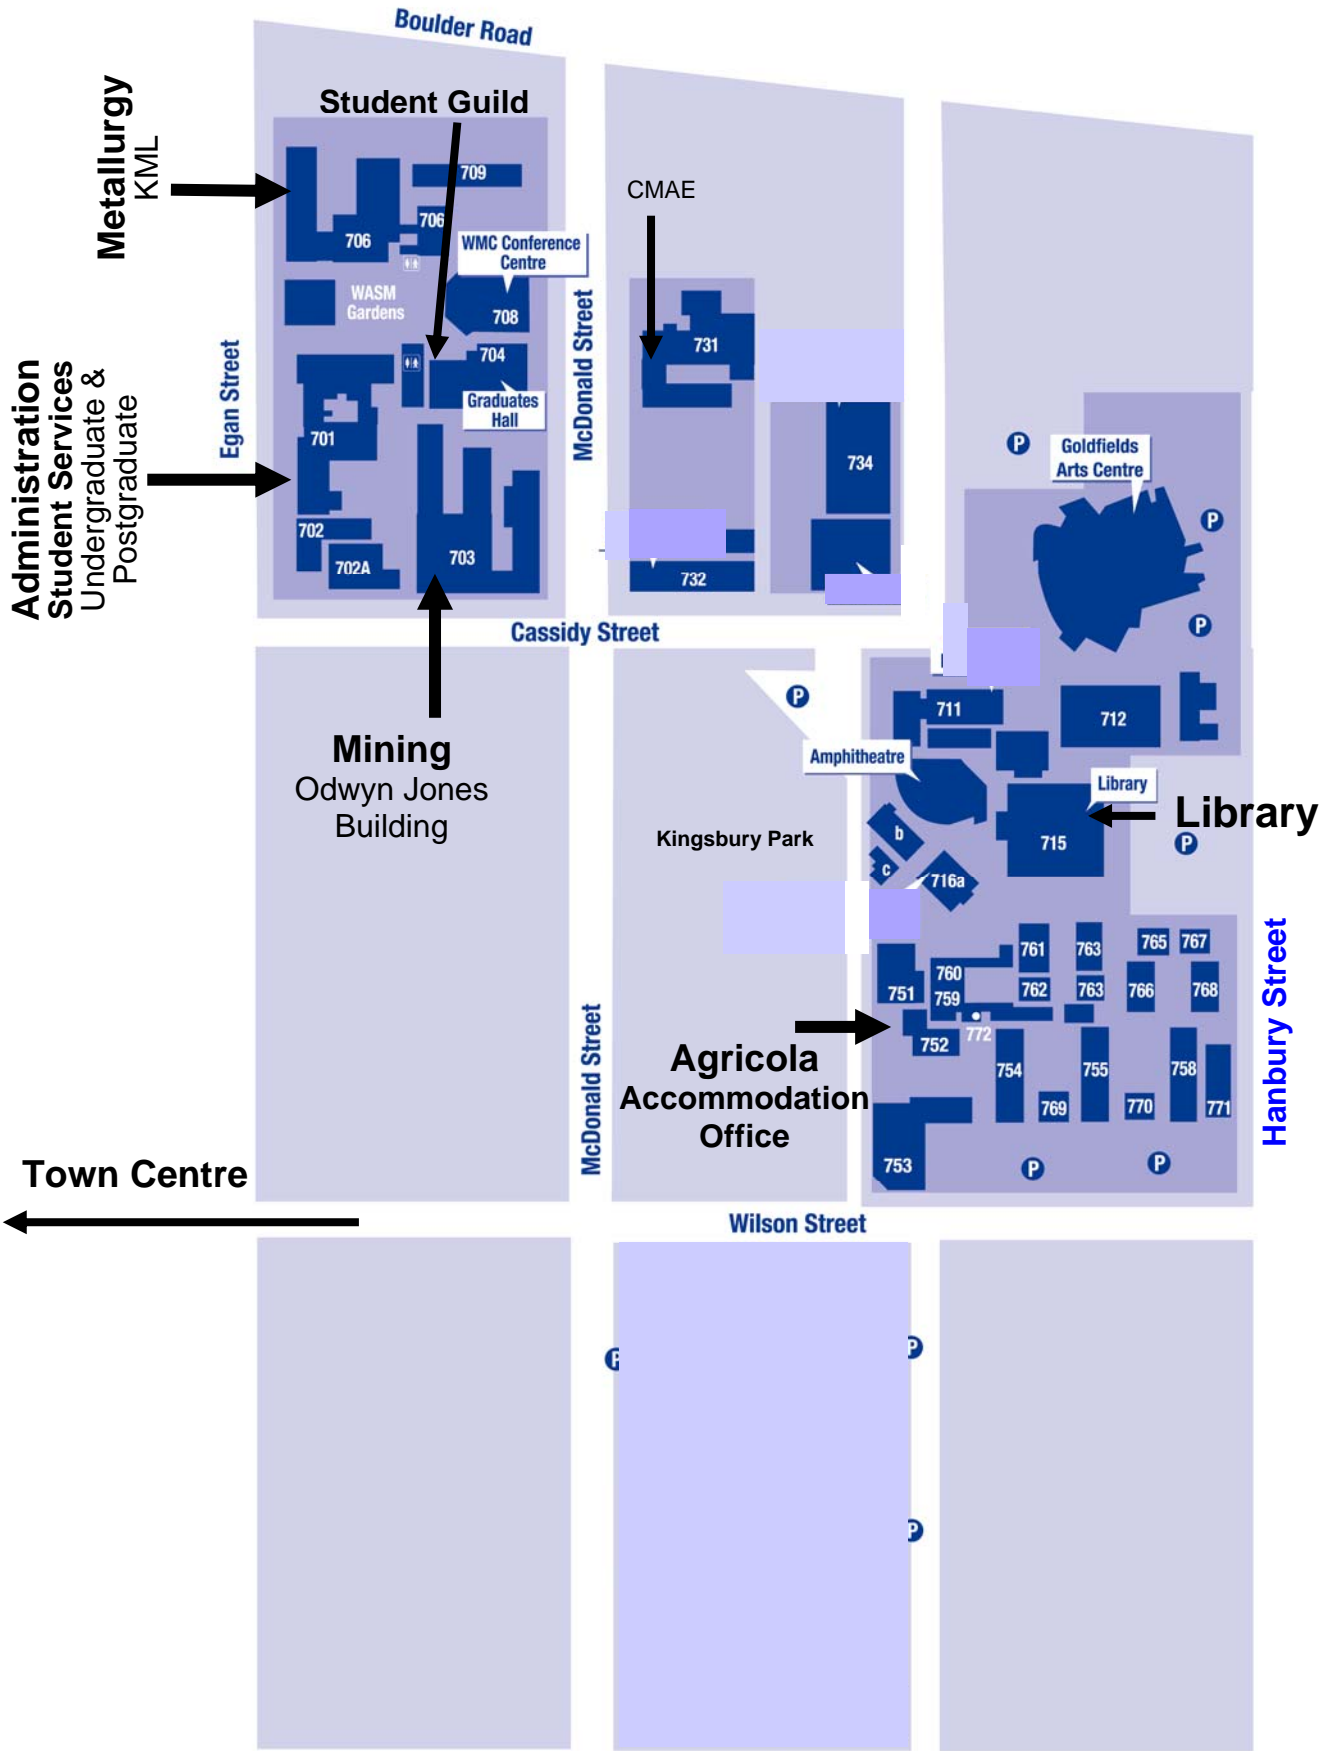

12pm-1pm **Lunch** - Graduates' Hall

1pm-2pm **Introductions to Departments & Campus Tours** - conducted by students and School staff. (see over page)

WASM 2nd & 3rd Year Mining & Surveying Students	
2:00-2:30	PARRY LAB - ROOM 1111 <i>Introduction to WASM Computing Facilities</i> IT Staff Member
2:30-3:00	KALGOORLIE CAMPUS Library Tour Library Staff

WASM 2nd & 3rd Year Geology & Metallurgy Students	
2:00-2:30	KALGOORLIE CAMPUS Library Tour Library Staff
2:30-3:00	PARRY LAB - ROOM 1111 <i>Introduction to WASM Computing Facilities</i> IT Staff Member

WASM Metallurgical Students only	
3:00 -3:30	Meeting with Metallurgy Staff and tour of Metallurgy Building (BLDG 706)

4pm

Welcome BBQ held by Student Guild and Social Club - opportunity to sign up for membership and find out more about what they offer - TBC by Nathan Street.